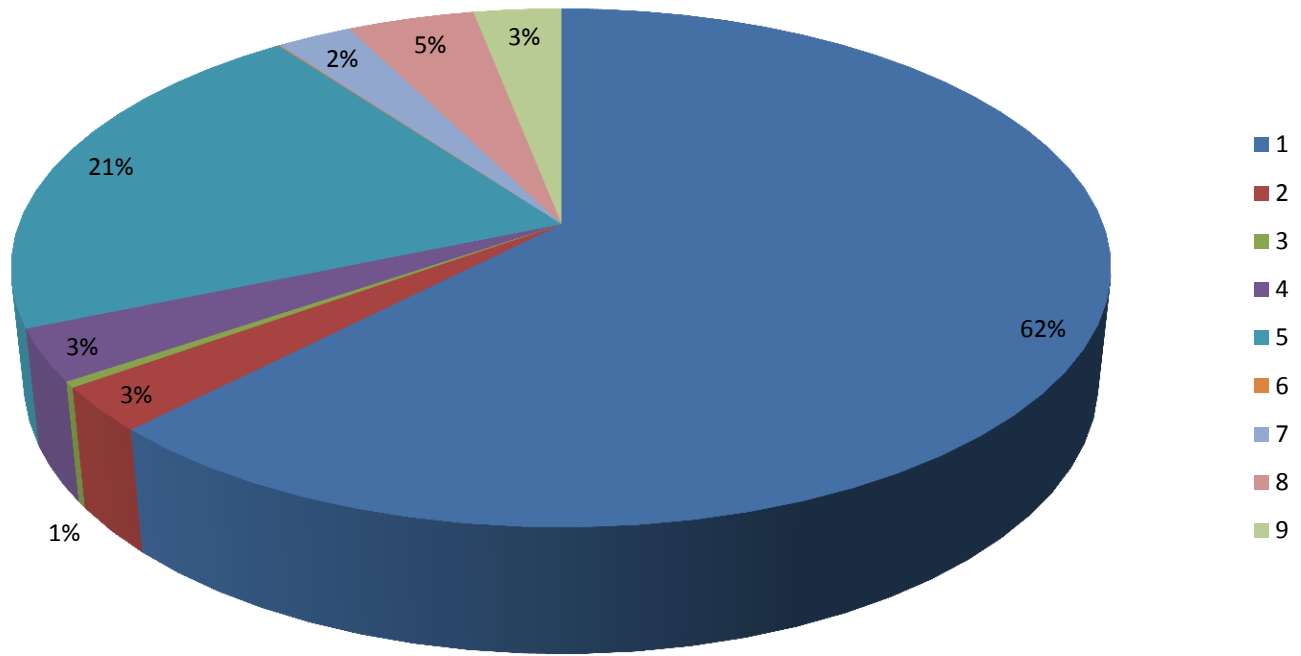

2016 QUARTER 4 OUTAGES BY TYPE

- 1. Power Supplier (Blue)
- 2. Weather (Red)
- 3. Planned Outage (Green)
- 4. Other Material/Equipment (Purple)
- 5. Trees (Teal)
- 6. Transformer (Orange)
- 7. Animals (Aqua)
- 8. Public Caused (Pink)
- 9. Unknown (Lime)