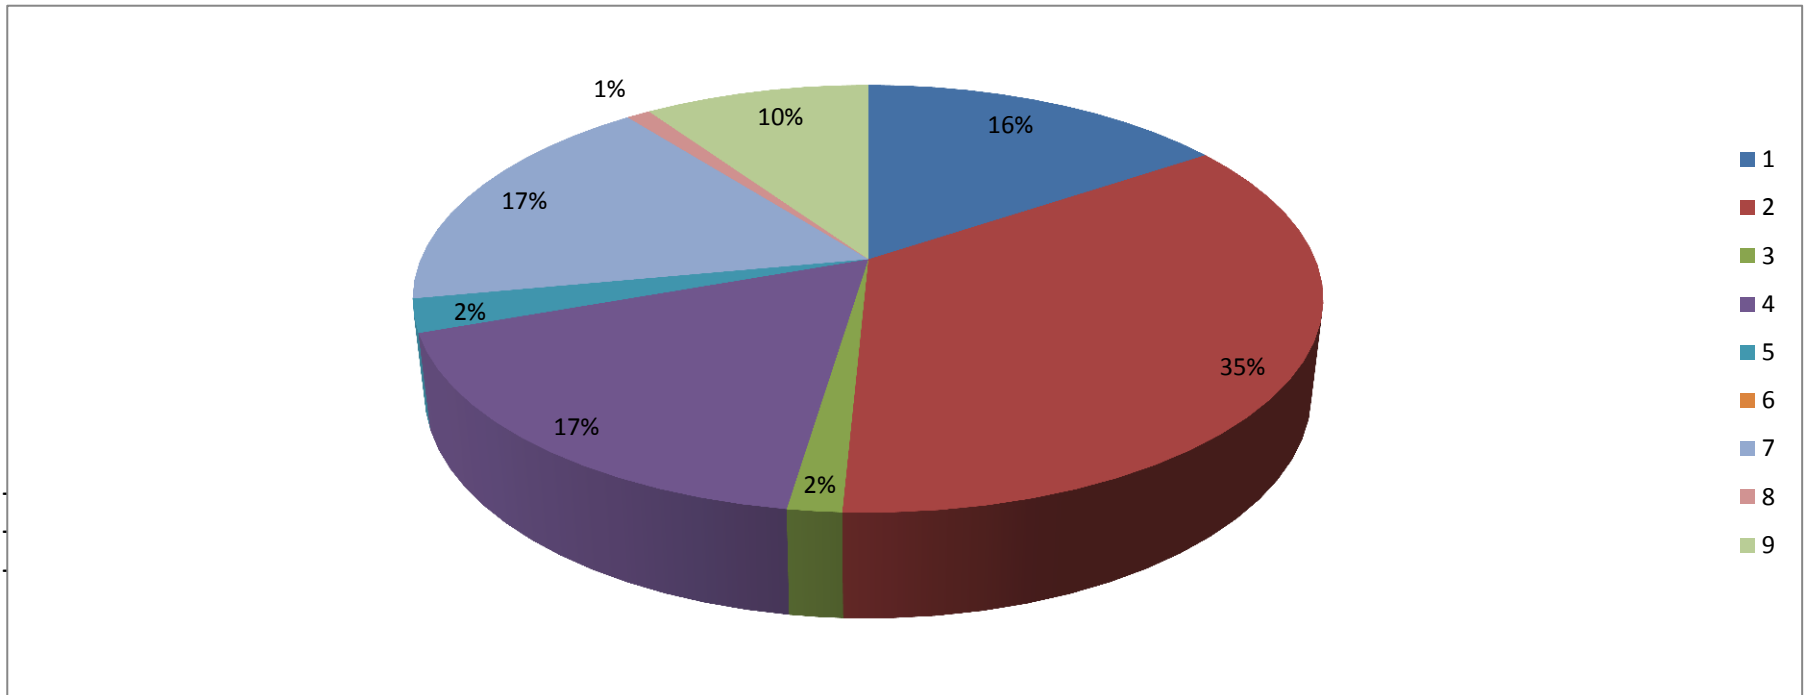

2016 QUARTER 3 OUTAGES BY TYPE

- 1. Power Supplier (Blue)
- 2. Weather (Red)
- 3. Planned Outage (Green)
- 4. Other Material/Equipment (Purple)
- 5. Trees (Teal)
- 6. Transformer (Orange)
- 7. Animals (Aqua)
- 8. Public Caused (Pink)
- 9. Unknown (Lime)